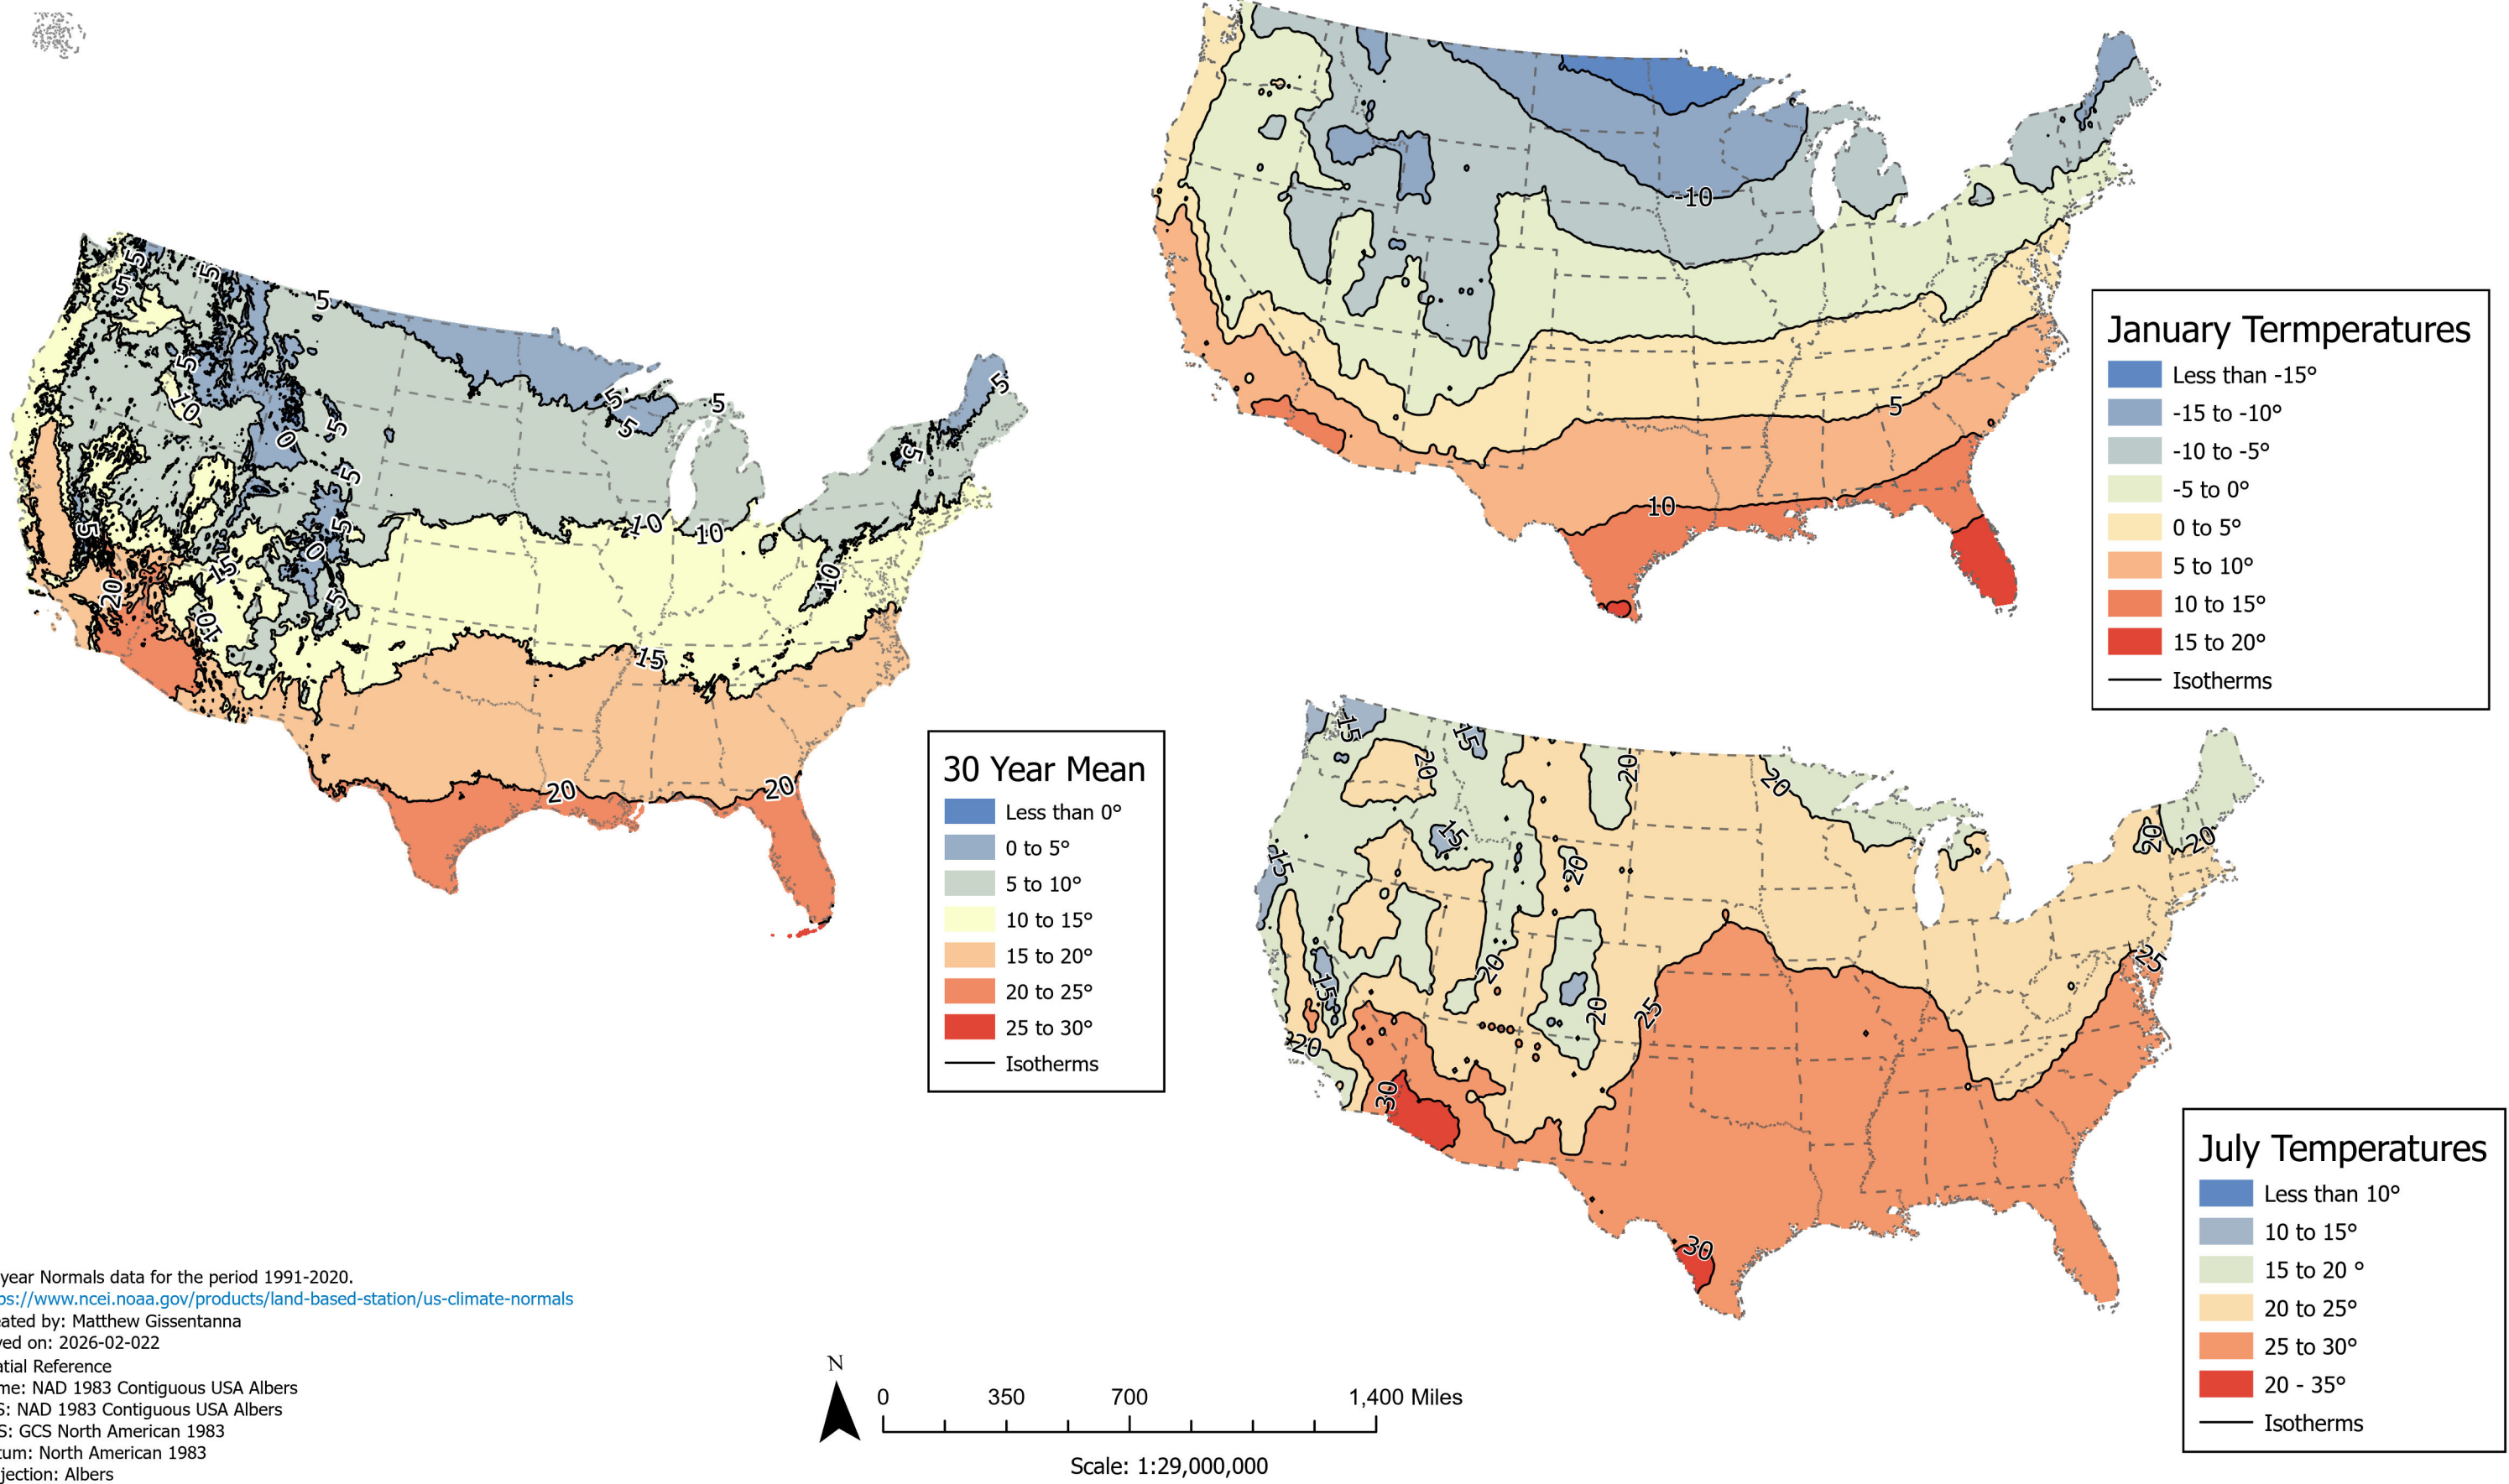

# Lower 48 United States Temperatures 1991-2020

Isotherm interval equals 5 degrees Celsius.

30-year Normals data for the period 1991-2020.  
<https://www.ncei.noaa.gov/products/land-based-station/us-climate-normals>  
 Created by: Matthew Gissentanna  
 Saved on: 2026-02-022  
 Spatial Reference  
 Name: NAD 1983 Contiguous USA Albers  
 PCS: NAD 1983 Contiguous USA Albers  
 GCS: GCS North American 1983  
 Datum: North American 1983  
 Projection: Albers