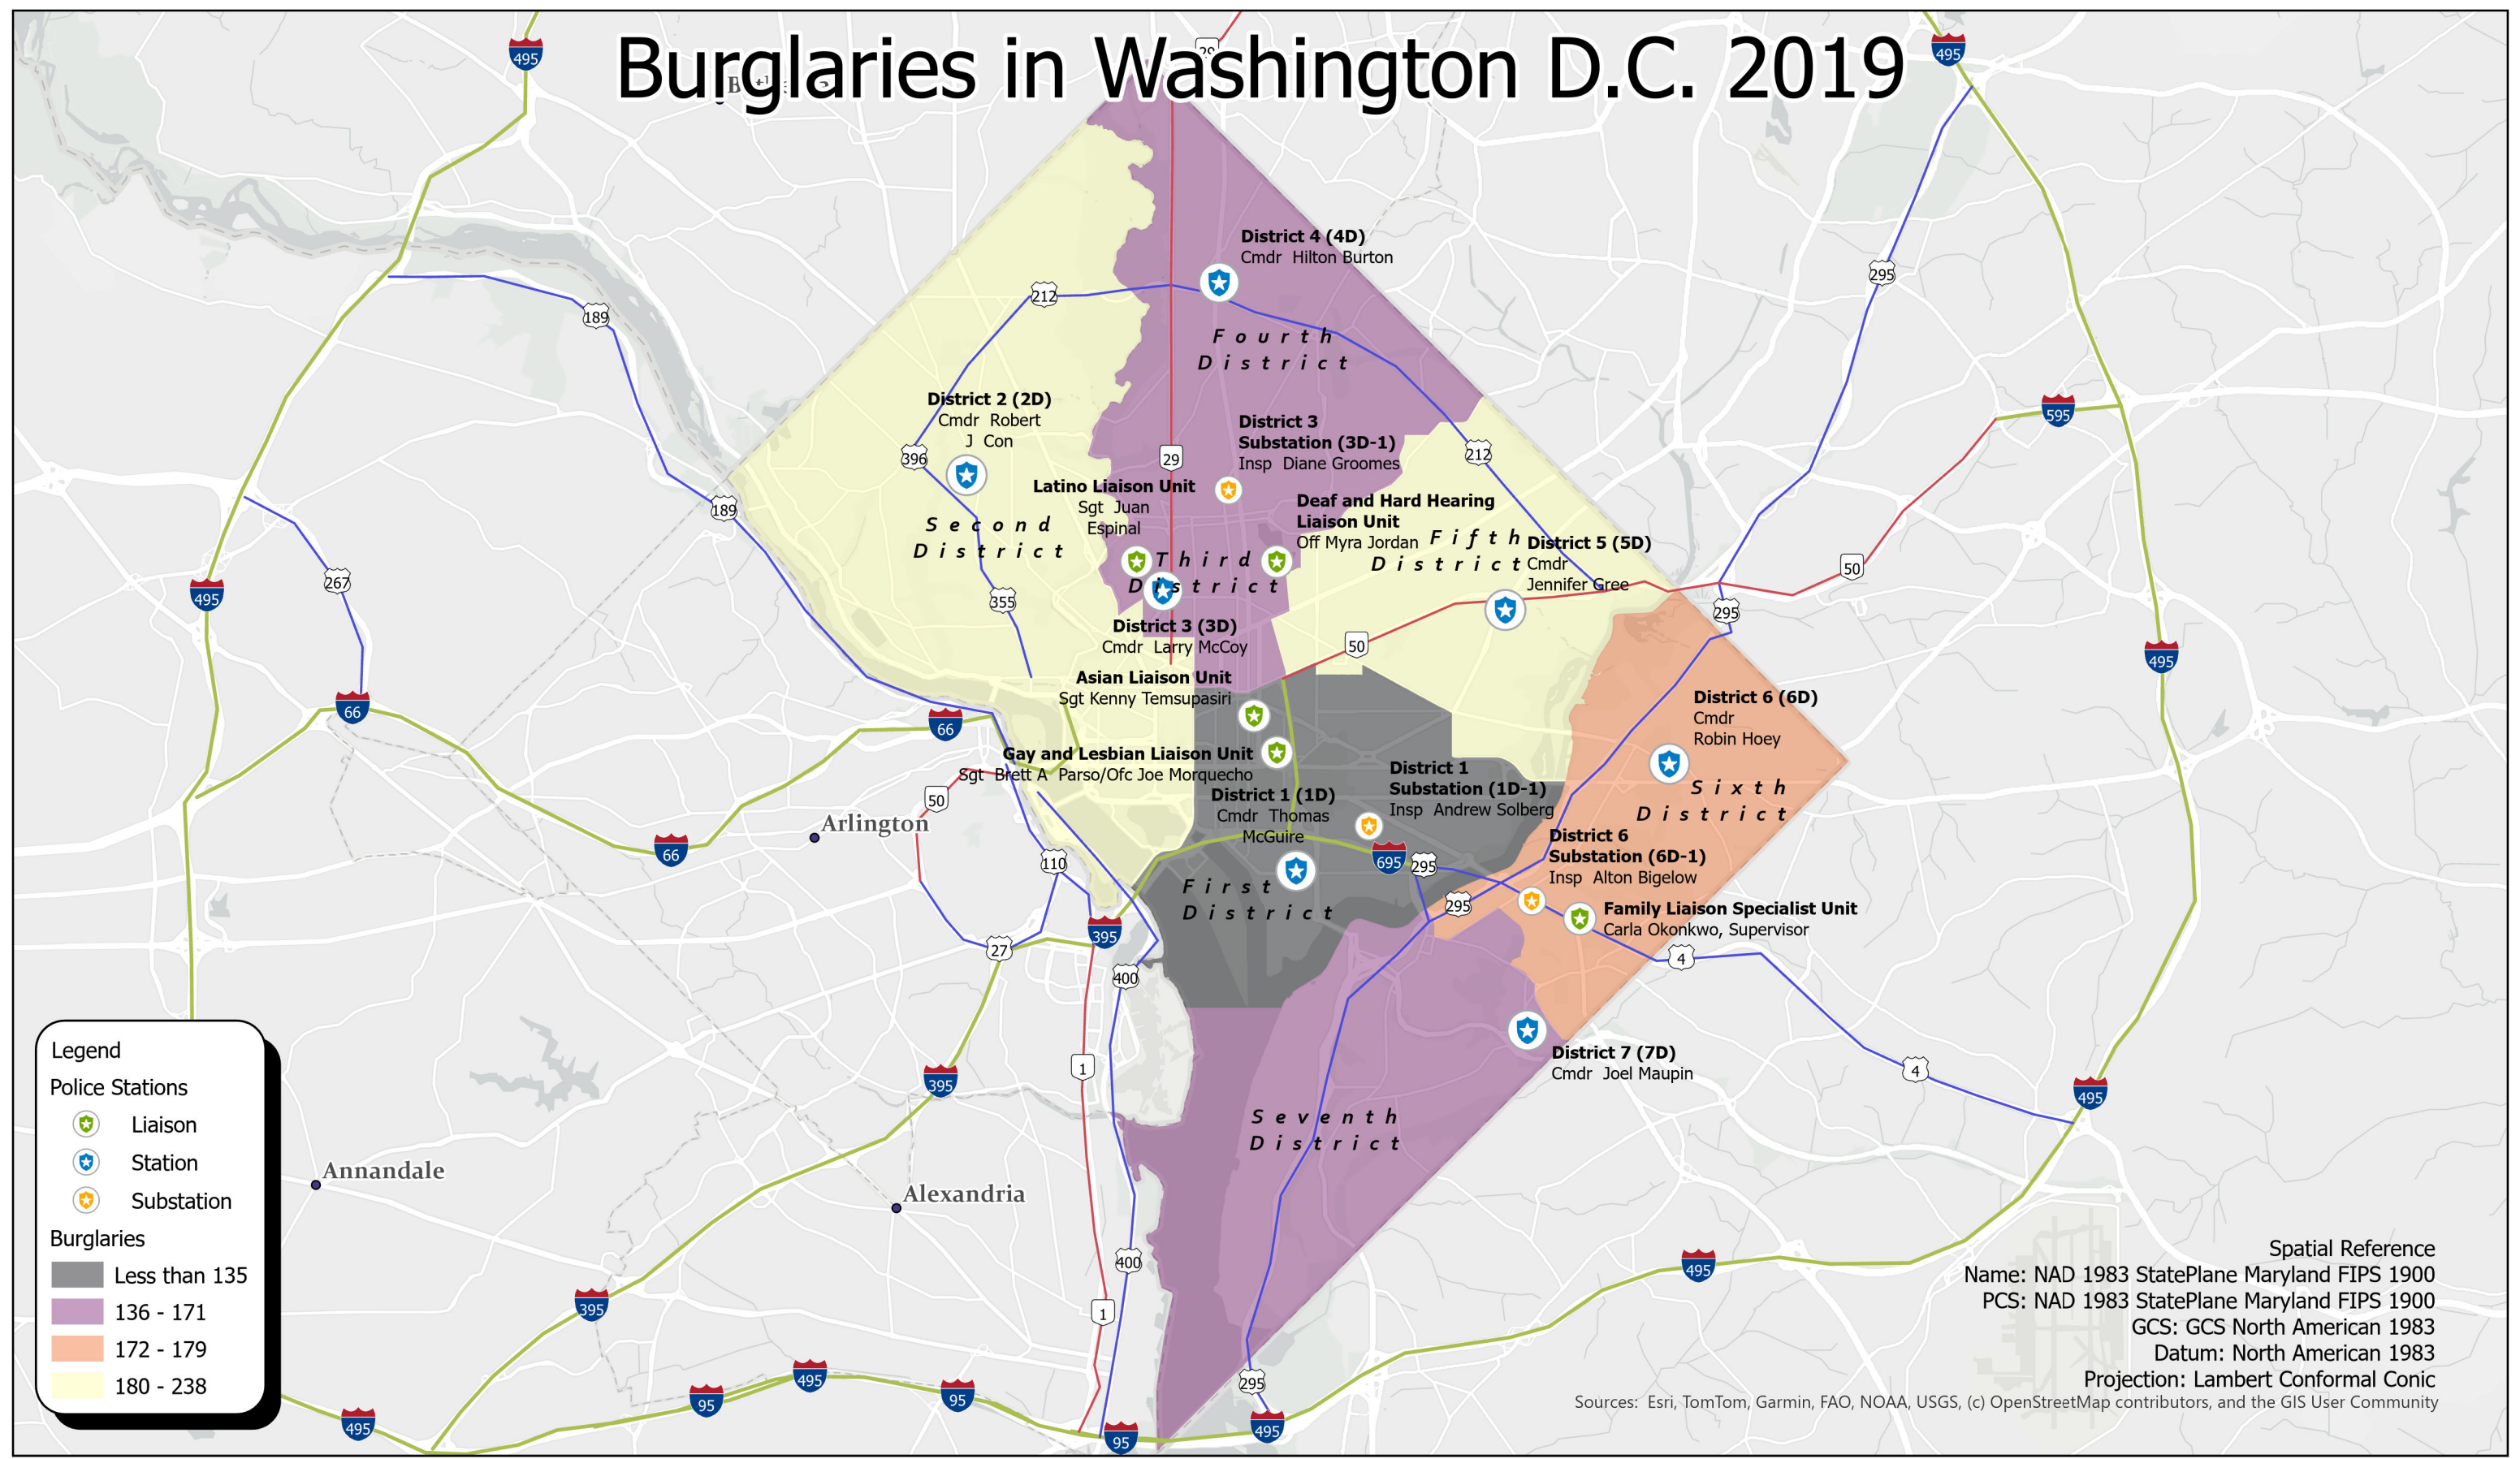

# Burglaries in Washington D.C. 2019

**Legend**

**Police Stations**

- Liaison (Green star icon)
- Station (Blue star icon)
- Substation (Orange star icon)

**Burglaries**

- Less than 135 (Dark grey)
- 136 - 171 (Purple)
- 172 - 179 (Orange)
- 180 - 238 (Yellow)

**Spatial Reference**  
 Name: NAD 1983 StatePlane Maryland FIPS 1900  
 PCS: NAD 1983 StatePlane Maryland FIPS 1900  
 GCS: GCS North American 1983  
 Datum: North American 1983  
 Projection: Lambert Conformal Conic

Sources: Esri, TomTom, Garmin, FAO, NOAA, USGS, (c) OpenStreetMap contributors, and the GIS User Community