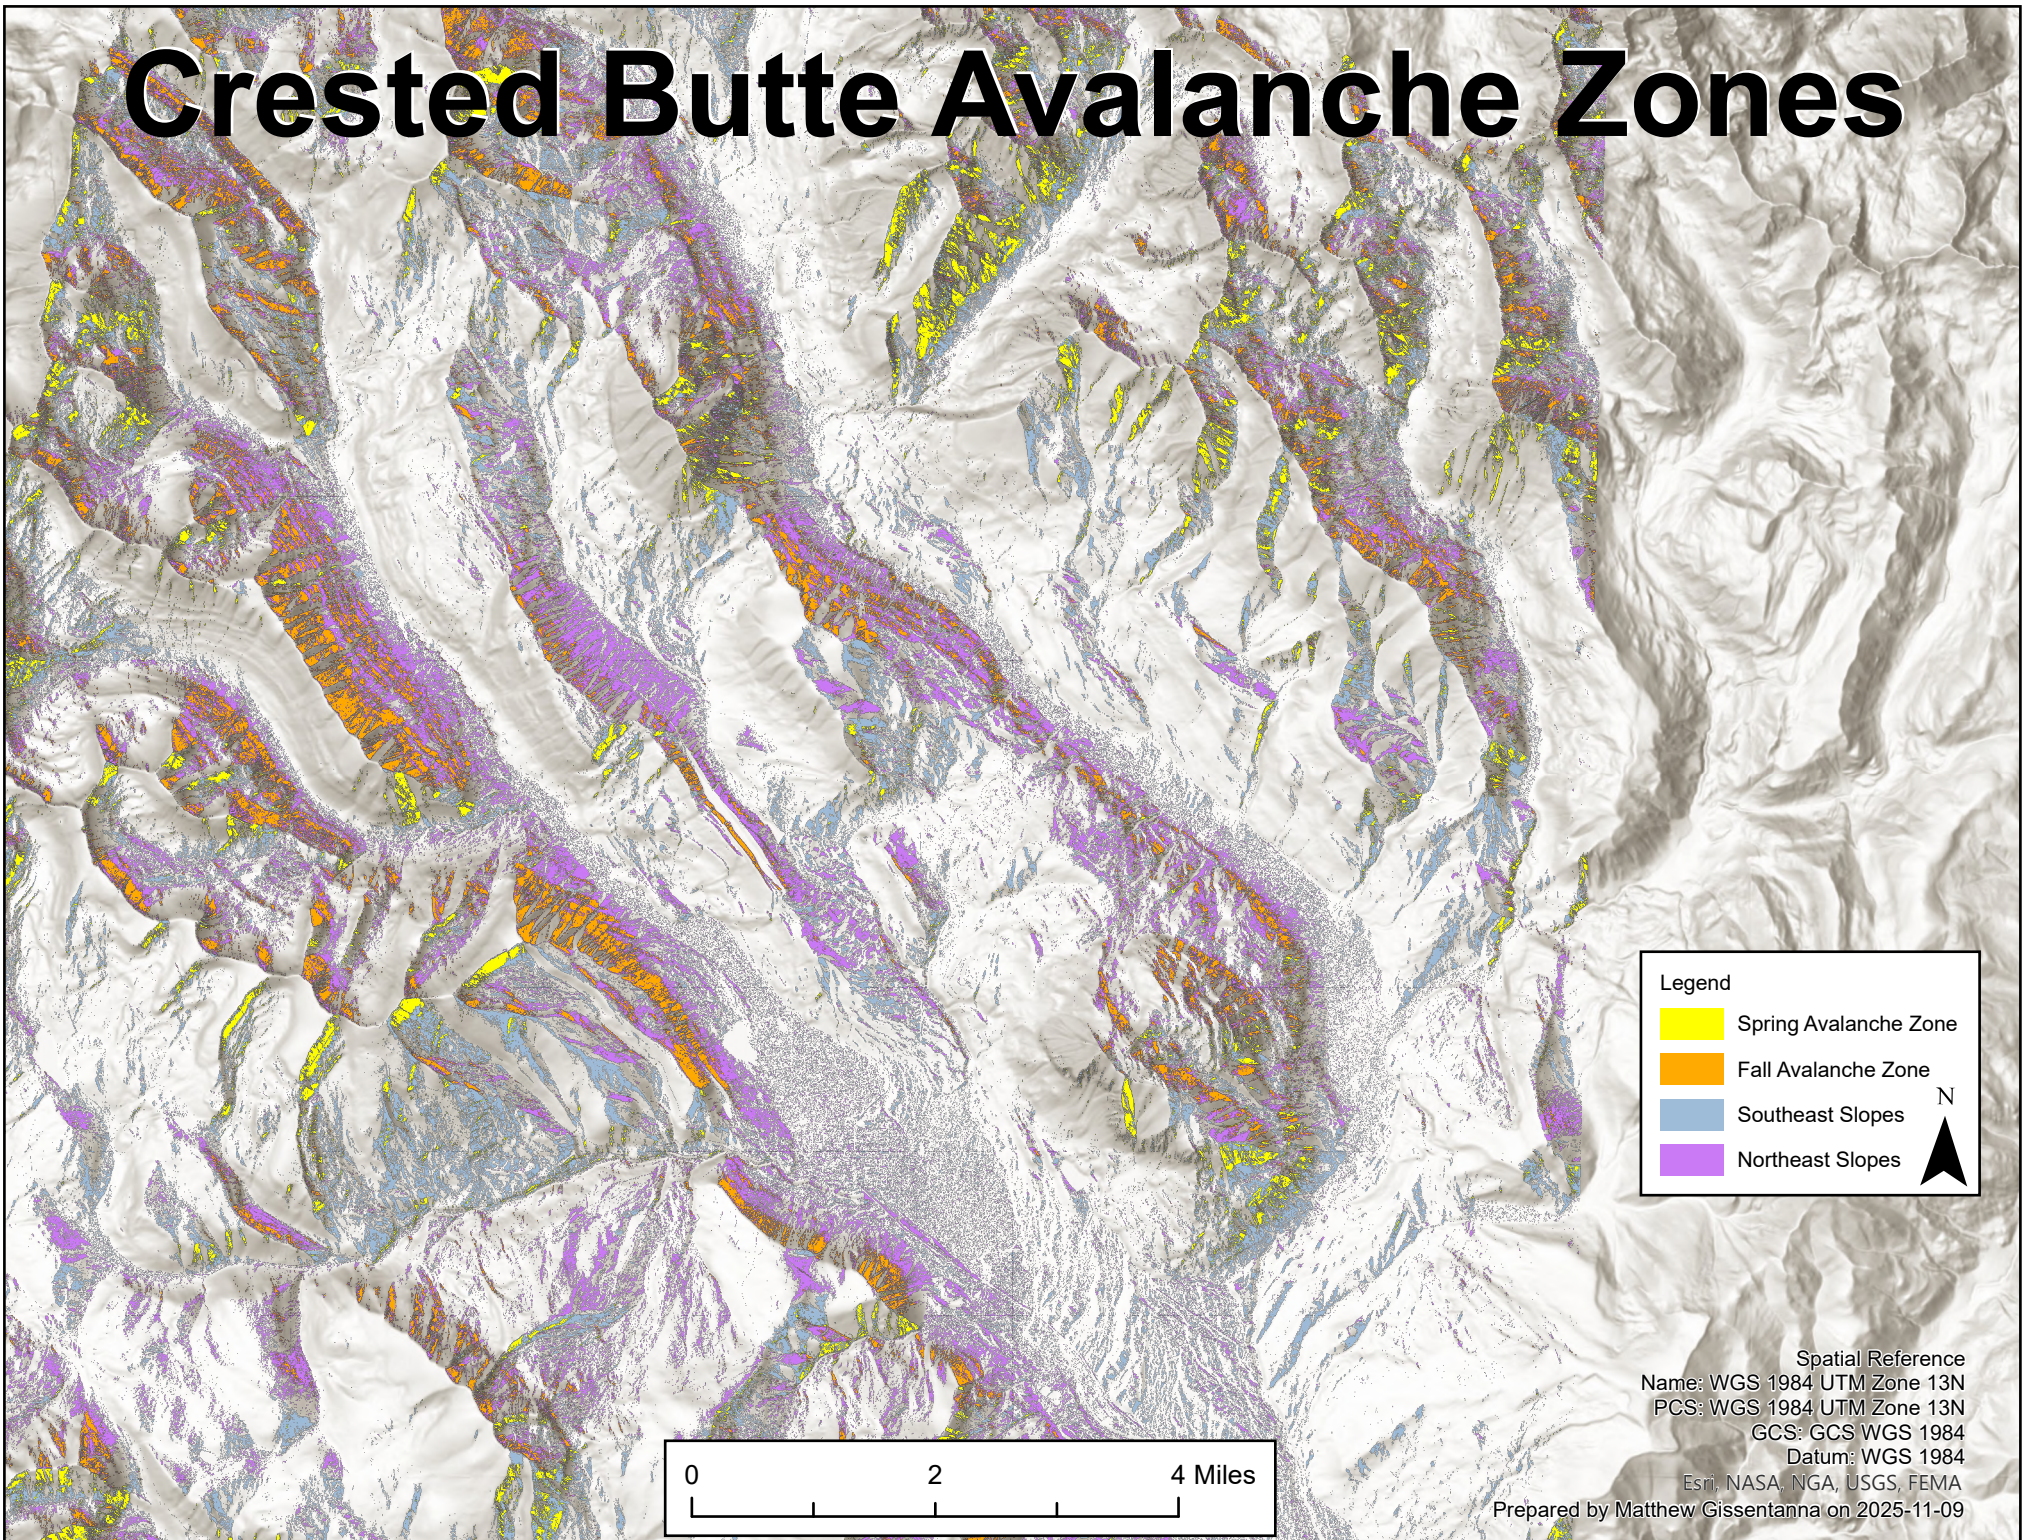

Crested Butte Avalanche Zones

Legend

- Spring Avalanche Zone
- Fall Avalanche Zone
- Southeast Slopes
- Northeast Slopes

N

Spatial Reference
Name: WGS 1984 UTM Zone 13N
PCS: WGS 1984 UTM Zone 13N
GCS: GCS WGS 1984
Datum: WGS 1984
Esrri: NASA, NGA, USGS, FEMA
Prepared by Matthew Gissentanna on 2025-11-09